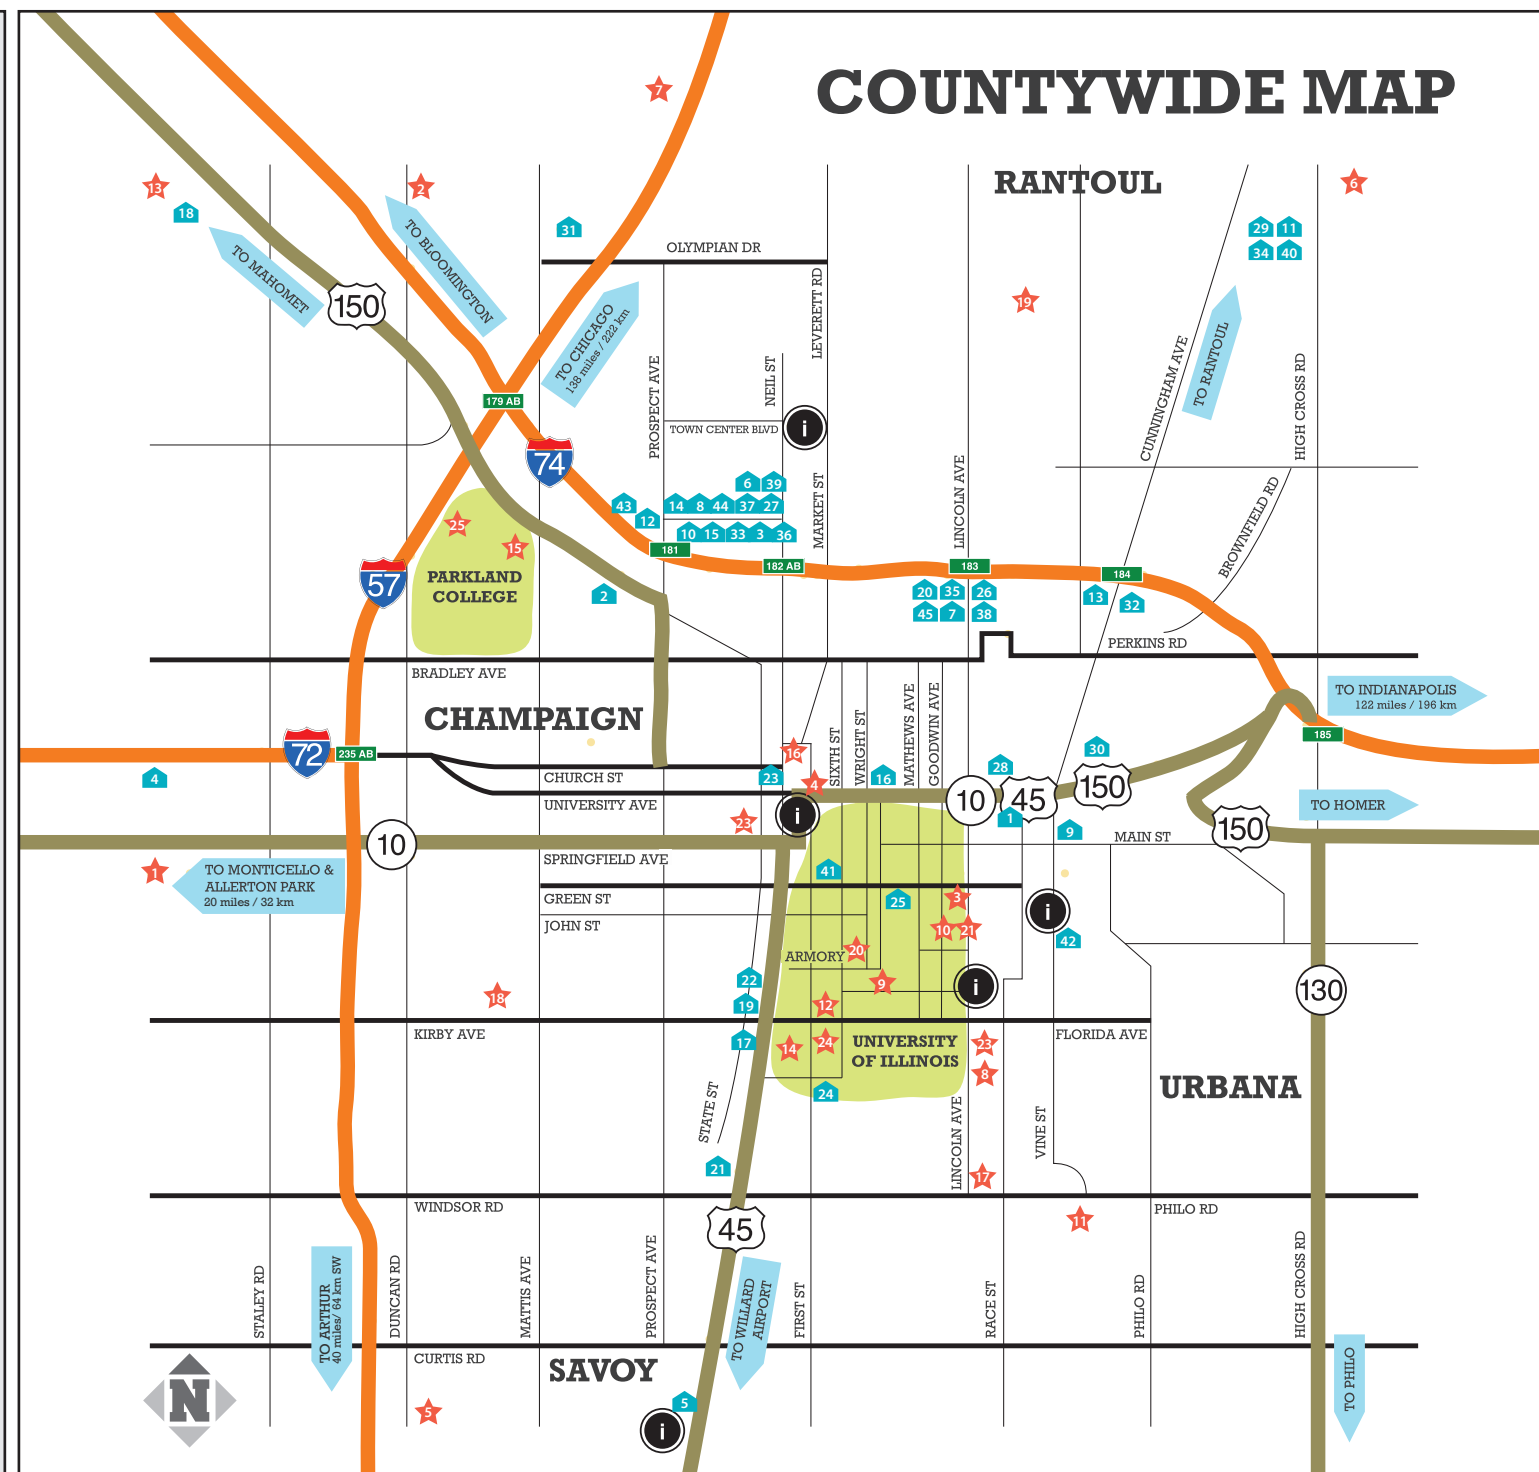

Theaters, Art & Museums

Wellness

83. B Fit Training*
84. Christie Clinic*
85. Dulak Pilates Center*
86. Kessler Optical*
87. Peaceful Squirrel Massage*

Other

88. 40 North I 88 West* Order Up*
89. Champaign Park District* (Springer Cultural Center)
90. Christ Community Church*
91. Center for Community Adaptation*
92. City of Champaign*
93. Clark Dietz*
94. CUMTD—Illinois Terminal*
95. Cybernautic*
96. Dish Passionate Cuisine*
97. Emmanuel Memorial Episcopal Church*
98. Inman Place*
99. One Main Development*
100. The Point Fencing Club*
101. Robesons, Inc.*
102. Sunset Funeral Home*
103. Twin City Derby Girls*
104. United Way of Champaign County*
105. The Up Center*

Media

47. The News-Gazette Inc.*
48. WEFT 90.1 FM*

Shopping

49. Austin's Sportswear*
50. Champaign Surplus*
51. Christopher & Co.
52. Circles Boutique
53. Columbia St. Roastery
54. Complete Care Pharmacy*
55. Custom Flooring & Acoustics
56. Dandelion
57. Furniture Lounge* & Plant Mode
58. G-mart Comic Books

COUNTYWIDE MAP

★ ATTRACTIONS

1. Allerton Park & Retreat Center
2. Alto Vineyards
3. Campus Visitor Center
4. Champaign County Historical Museum
5. Curtis Orchard
6. Gordyville USA
7. Hardy's Reindeer Ranch
8. Japan House
9. Krannert Art Museum & Kinkead Pavilion
10. Krannert Center for the Performing Arts
11. Meadowbrook Park & Wandell Sculpture Garden
12. Memorial Stadium
13. Museum of the Grand Prairie at Lake of the Woods
14. NCSA: Blue Waters Supercomputer
15. Olympic Tribute & Laborer's Memorial
16. Orpheum Children's Science Museum
17. Pollinartarium
18. Prairie Farm
19. Prairie Fruits Farm & Creamery
20. Sousa Archives and Center for American Music
21. Spurlock Museum
22. State Farm Center
23. University of Illinois Arboretum
24. Virginia Theatre
25. William M. Staerkel Planetarium

🏠 ACCOMMODATIONS

1. America's Best Inn & Suites
2. America's Best Value Inn
3. Baymont Inn & Suites
4. Best Western Monticello Gateway Inn
5. Best Western Paradise Inn
6. Candewood Suites
7. Comfort Suites
8. Country Inn & Suites
9. Courtyard by Marriott
10. Days Inn Rantoul
11. Drury Inn & Suites
13. Eastland Suites Hotel & Conference Center
14. Extended Stay America
15. Fairfield Inn
16. Hampton Inn
17. Hawthorn Suites by Wyndham
18. Heritage Inn Motel
19. Hilton Garden Inn
20. Holiday Inn Express
21. Home2 Suites by Hilton
22. Homewood Suites
23. Hyatt Place
24. I Hotel and Conference Center
25. Illini Union Hotel
26. Knights Inn
27. LaQuinta Inn
28. Lincoln Lodge
29. Magnuson Heritage Inn
30. Manor Hotel
31. Microtel Inn
32. Motel 6
33. Quality Inn & Suites
34. Quarters Inn
35. Ramada
36. Red Roof Inn
37. Residence Inn by Marriott
38. Sleep Inn
39. Super 8 Champaign
40. Super 8 Rantoul
41. TownPlace Suites by Marriott
42. Urbana Landmark Hotel
43. Value Place
44. Wingate Inn by Wyndham
45. Wyndham Garden

📍 TOURIST INFORMATION CENTERS

- Champaign County Welcome Center
- University of Illinois Campus Welcome Center—Alice Campbell Alumni Center
- Market Place Mall
- Illinois Terminal
- University of Illinois Willard Airport

VINE

COLUMBIA

DOWNTOWN

WASHINGTON

HILL

CHURCH STREET

UNIVERSITY AVENUE

CLARK

WHITE

SPRINGFIELD AVENUE

NEIL

HICKORY

WALNUT

MARKET

WALNUT

CHESTNUT

CHESTER

LOGAN

LOGAN

WATER

LOCUST

MAP KEY

- 🏠 Accommodations
- 📺 Media
- 🏢 Financial Institution
- 🍽️ Food & Drink
- 🌿 Wellness
- 🛍️ Shopping
- 🎭 Theaters, Art & Museums
- 📍 Champaign County Welcome Center
- 📍 Other

217.352.2400 | champaigncenter.com

*Denotes Champaign Center Partnership Members

Disclaimer: This map was created in a joint partnership with Visit Champaign County and the Champaign Center Partnership (CCP). The map includes many shops, bars, restaurants, theaters and galleries in Downtown, Midtown and Campustown in Champaign as well as all CCP members as of July 15, 2016.