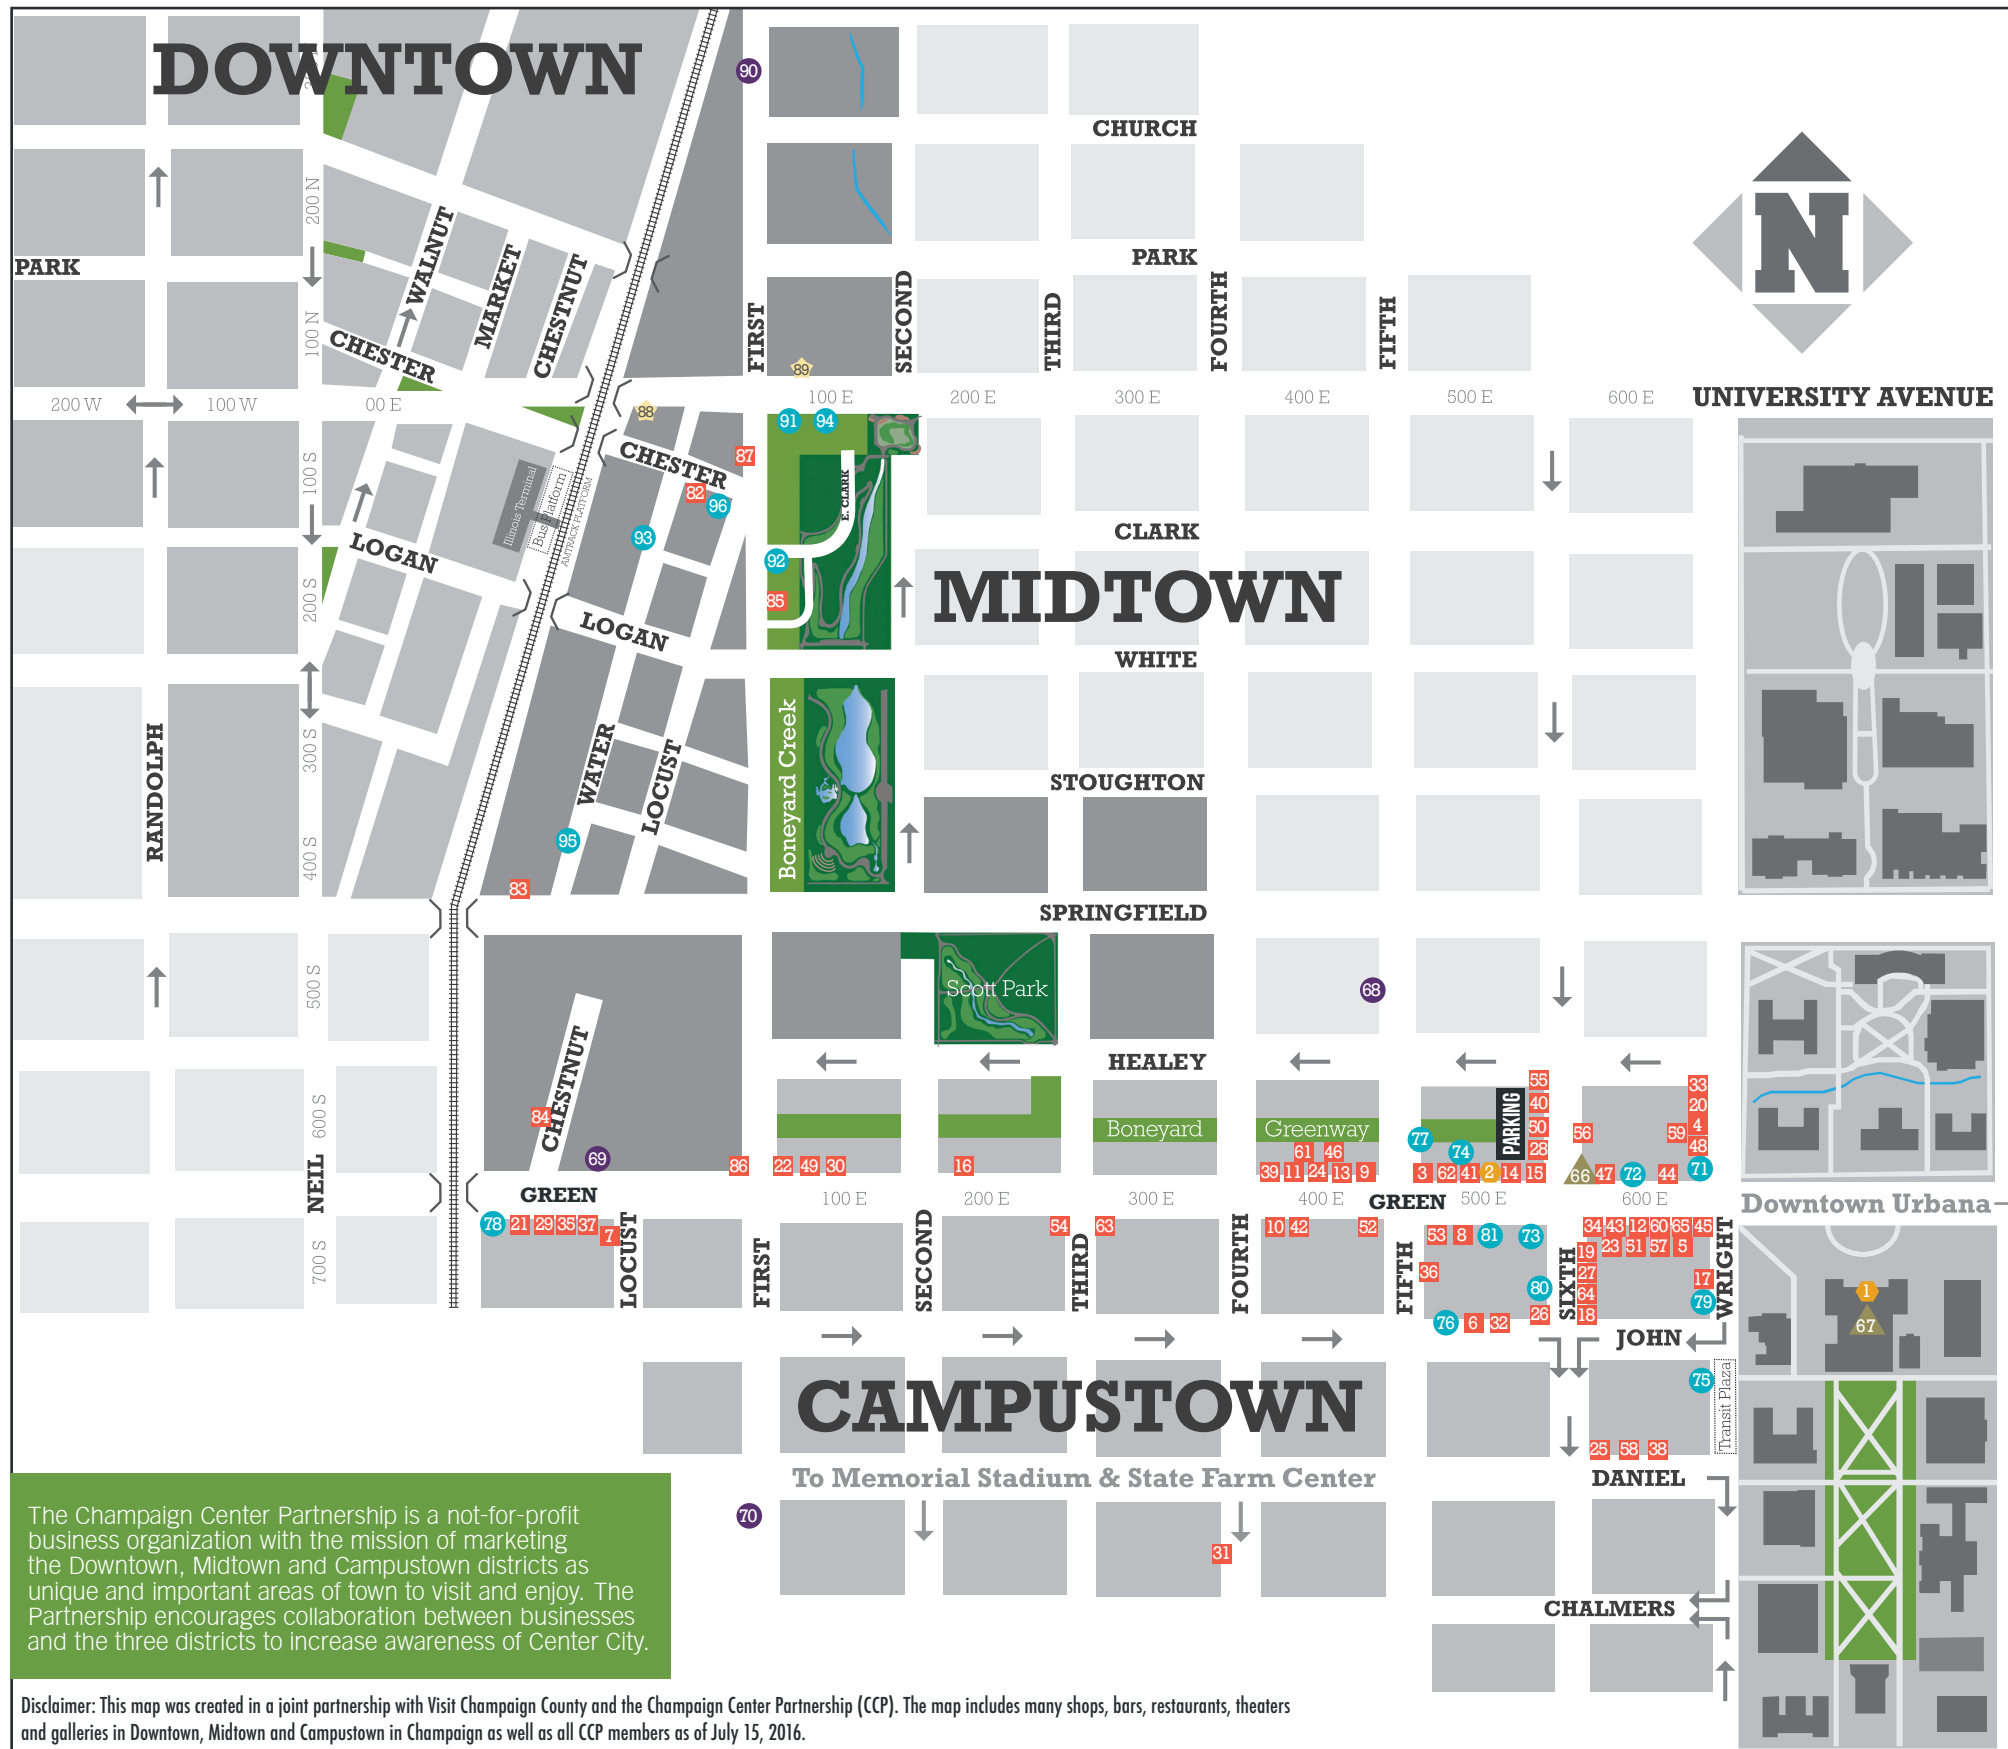

Financial Institutions

1. Busey*
2. University of Illinois Community Credit Union*

Other

1. JSM Apartments*
2. The Phoenix
3. Roland Realty, Inc.*

Shopping

1. Apricot Lane* Ragstock*
2. Campus Mobile Solutions
3. Gameday Spirit*
4. Illini Eyecare*
5. Illini Union Bookstore*
6. Johnstown General Store
7. Underground Printing
8. Neutral Cycle*

MIDTOWN

Food & Drink

1. Chester Street Dance Club
2. Cool Bliss Popped Bliss Popcorn Shop
3. Fat City Bar & Grill and the City Center
4. Fiesta Café
5. Maize Mexican Grill
6. Manzella's Italian Patio

Museums & Entertainment

1. Brainstorm Escapes*
2. Champaign County Historical Museum at the Cattle Bank

Other

1. Prosperity Garden Inc.*

Shopping

1. Dallas & Company
2. First Street Antiques
3. Flatland Tattoo Studio*
4. Habitat for Humanity ReStore*
5. I.D.E.A. Store*
6. Rumours Hat Shoppe

CCP Members

1. **Outside Map Area**
2. Midlands State Bank*
   - Public Art League*
   - Pepsi-Cola CU Bottling Co.*
   - SJ Broadcasting*

See reverse side for Downtown Champaign and an area map of Champaign County.

*Denotes Champaign Center Partnership Members

The Champaign Center Partnership is a not-for-profit business organization with the mission of marketing the Downtown, Midtown and Campustown districts as unique and important areas of town to visit and enjoy. The Partnership encourages collaboration between businesses and the three districts to increase awareness of Center City.

Disclaimer: This map was created in a joint partnership with Visit Champaign County and the Champaign Center Partnership (CCP). The map includes many shops, bars, restaurants, theaters and galleries in Downtown, Midtown and Campustown in Champaign as well as all CCP members as of July 15, 2016.

MAP KEY

	Accommodations		Food & Drink		Shopping		Wellness & Personal Care
	Financial Institution		Other		Theaters, Art & Museums		

UNIVERSITY OF ILLINOIS